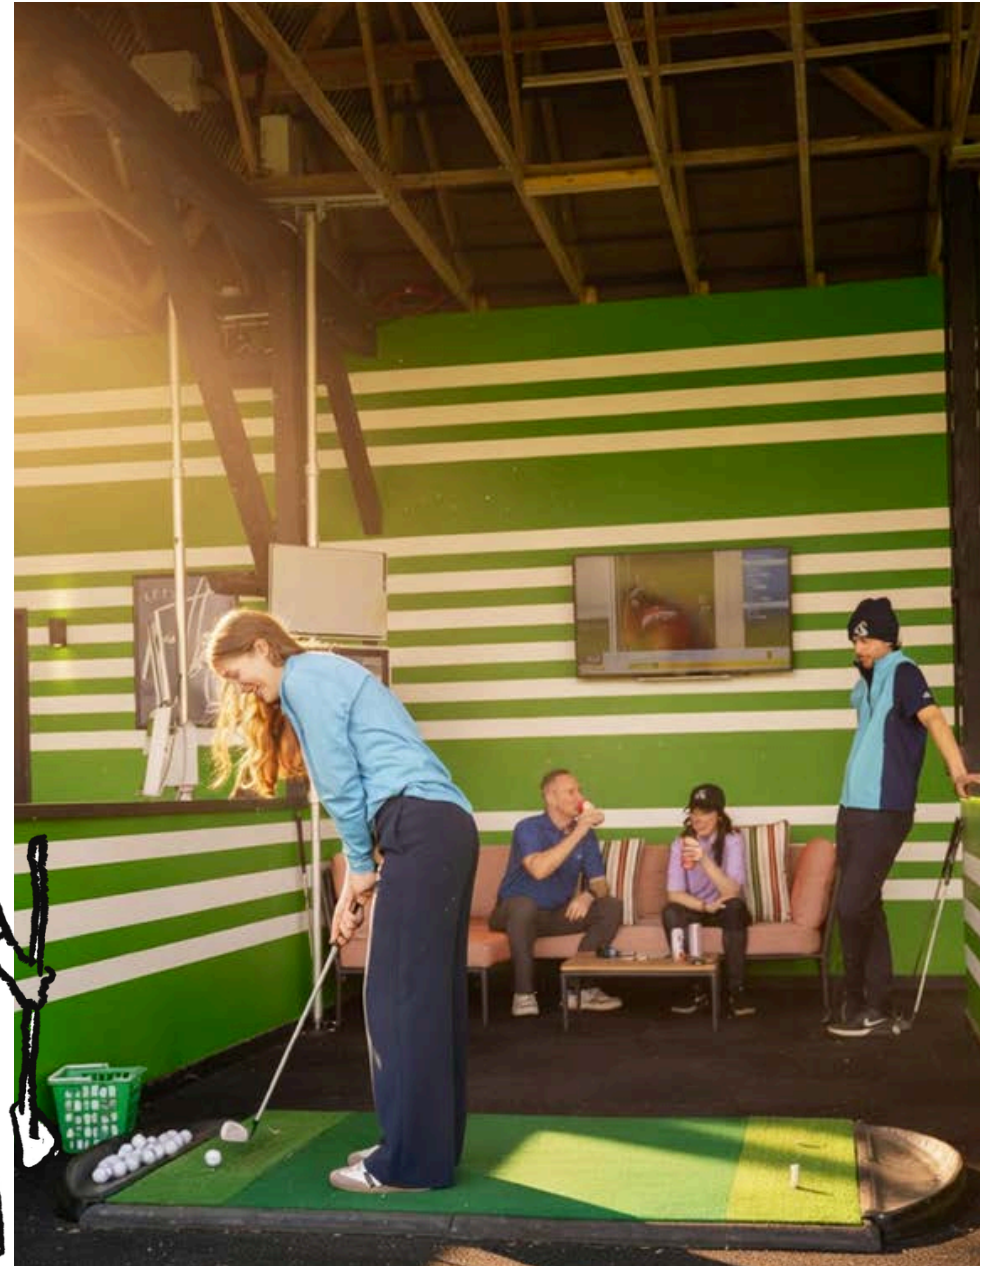

Swing Barn

Enjoy your own covered all-weather bay with comfy sofa space, fast-paced Toptracer golf games for all ages and unlimited balls.

What really sets the Swing Barn experience apart is our fabulous food and drink. Whet your whistle with creative cocktails, craft beers and quality wines. And graze on delicious pizzas delivered fresh to order from The Hangout.